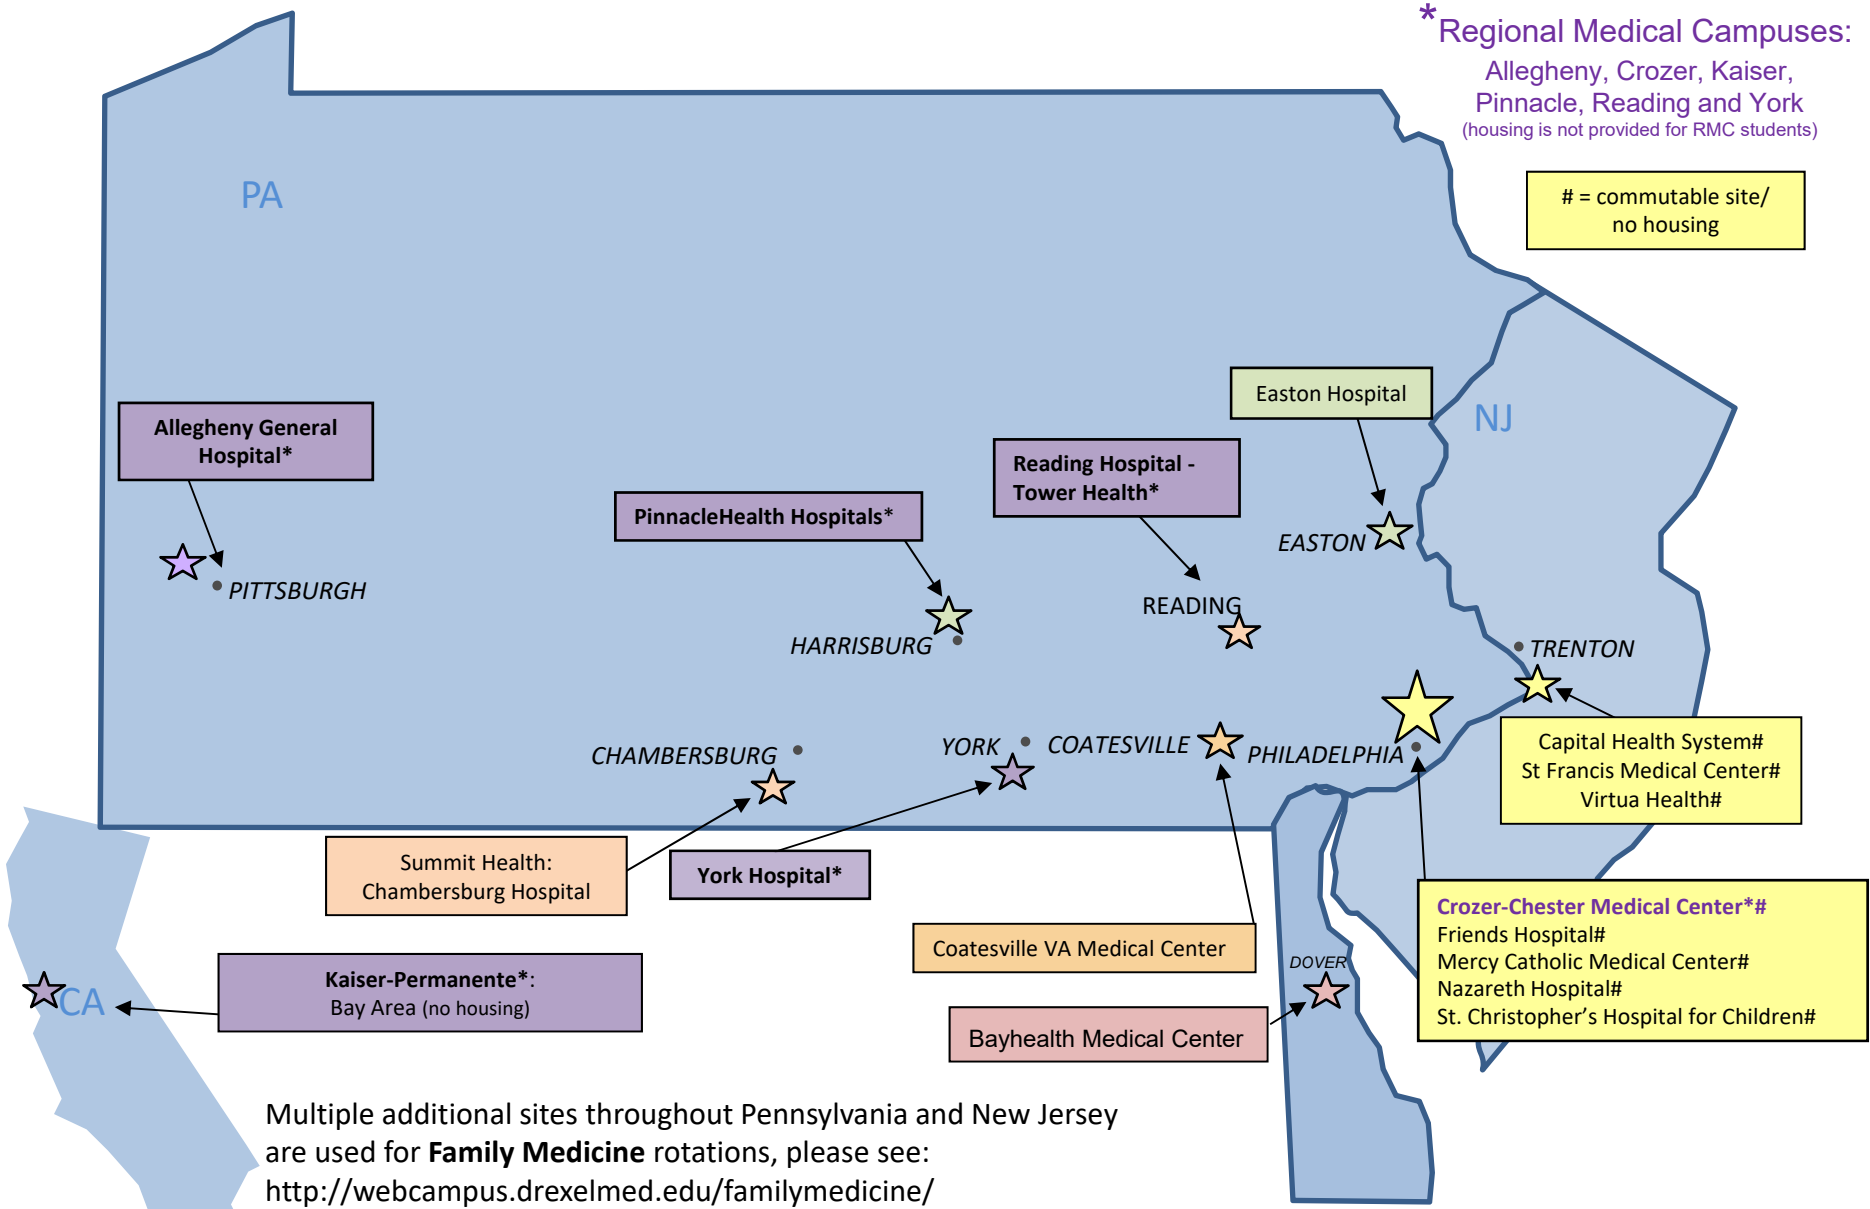

***Regional Medical Campuses:**

Allegheny, Crozer, Kaiser, Pinnacle, Reading and York (housing is not provided for RMC students)

= commutable site/
no housing

Multiple additional sites throughout Pennsylvania and New Jersey are used for **Family Medicine** rotations, please see: <http://webcampus.drexelmed.edu/familymedicine/>

Drexel University College of Medicine
Anticipated Educational Affiliates for 2020-2021
 Sites may change at any time in the best educational interest of students